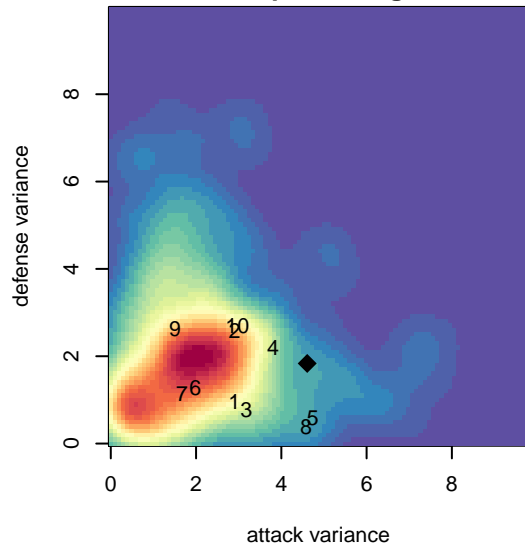

Blackhills FC Black B04

Blackhills FC
 Olympia, WA
 B04 total strength=1040
 attack=2.85 defense=1.85
 fall league = RCL B04 Div 3
 spr league = Win RCL B04 Div 2

alt names used:
 Blackhills FC B04 Black A
 BLACKHILLS FC B 04 BLACK A (WA)
 Blackhills FC B04 Black
 Blackhills FC B04 Black
 Blackhills FC B04 Black A
 Blackhills FC B04 Black A

Venues played:
 2016 REDAPT Cup Gold U13
 2016 Tyee Cup B04 Gold
 2016 River Jam Samba U13
 2016 RCL B04 Div 3
 2016 Win RCL B04 Div 2
 2016 WYS Presidents Cup B04 Division 1

**attack and defense variance (black dot)
relative to other teams
and top 10 in region**