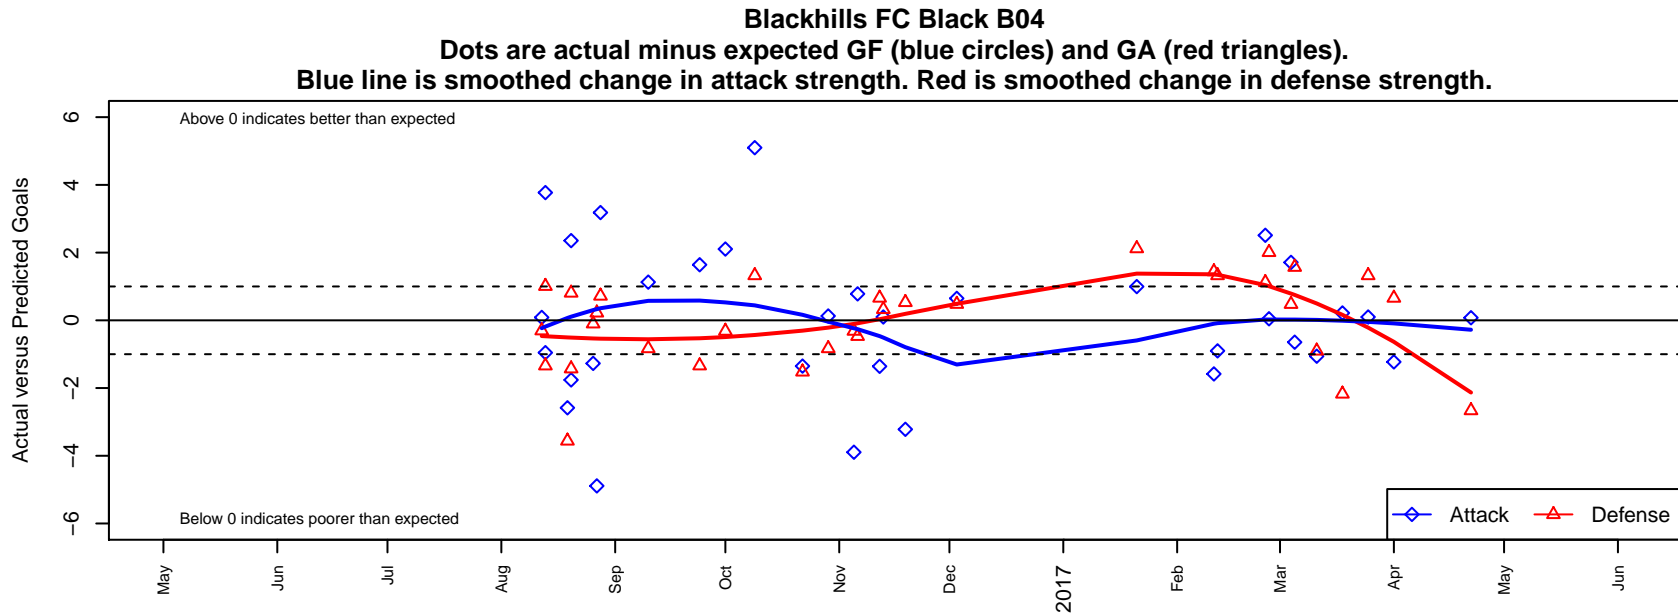

Blackhills FC Black B04

Blackhills FC
 Olympia, WA
 B04 total strength=1040
 attack=2.85 defense=1.85
 fall league = RCL B04 Div 3
 spr league = Win RCL B04 Div 2

alt names used:
 Blackhills FC B04 Black A
 BLACKHILLS FC B 04 BLACK A (WA)
 Blackhills FC B04 Black
 Blackhills FC B04 Black
 Blackhills FC B04 Black A
 Blackhills FC B04 Black A

Venues played:
 2016 REDAPT Cup Gold U13
 2016 Tyee Cup B04 Gold
 2016 River Jam Samba U13
 2016 RCL B04 Div 3
 2016 Win RCL B04 Div 2
 2016 WYS Presidents Cup B04 Division 1

**attack and defense variance (black dot)
relative to other teams
and top 10 in region**