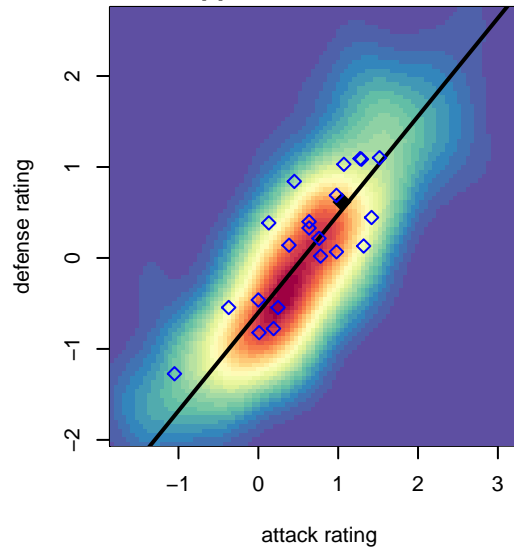

**attack and defense rating
relative to others at age
and all opponents in last 13 months**