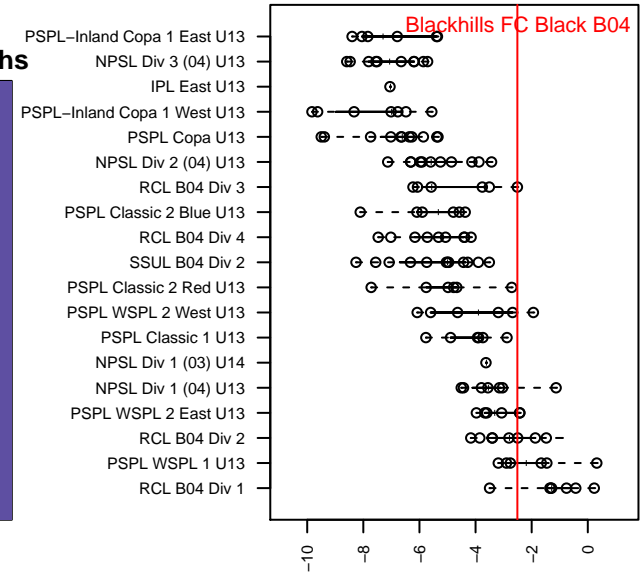

**attack and defense rating
relative to others at age
and all opponents in last 13 months**